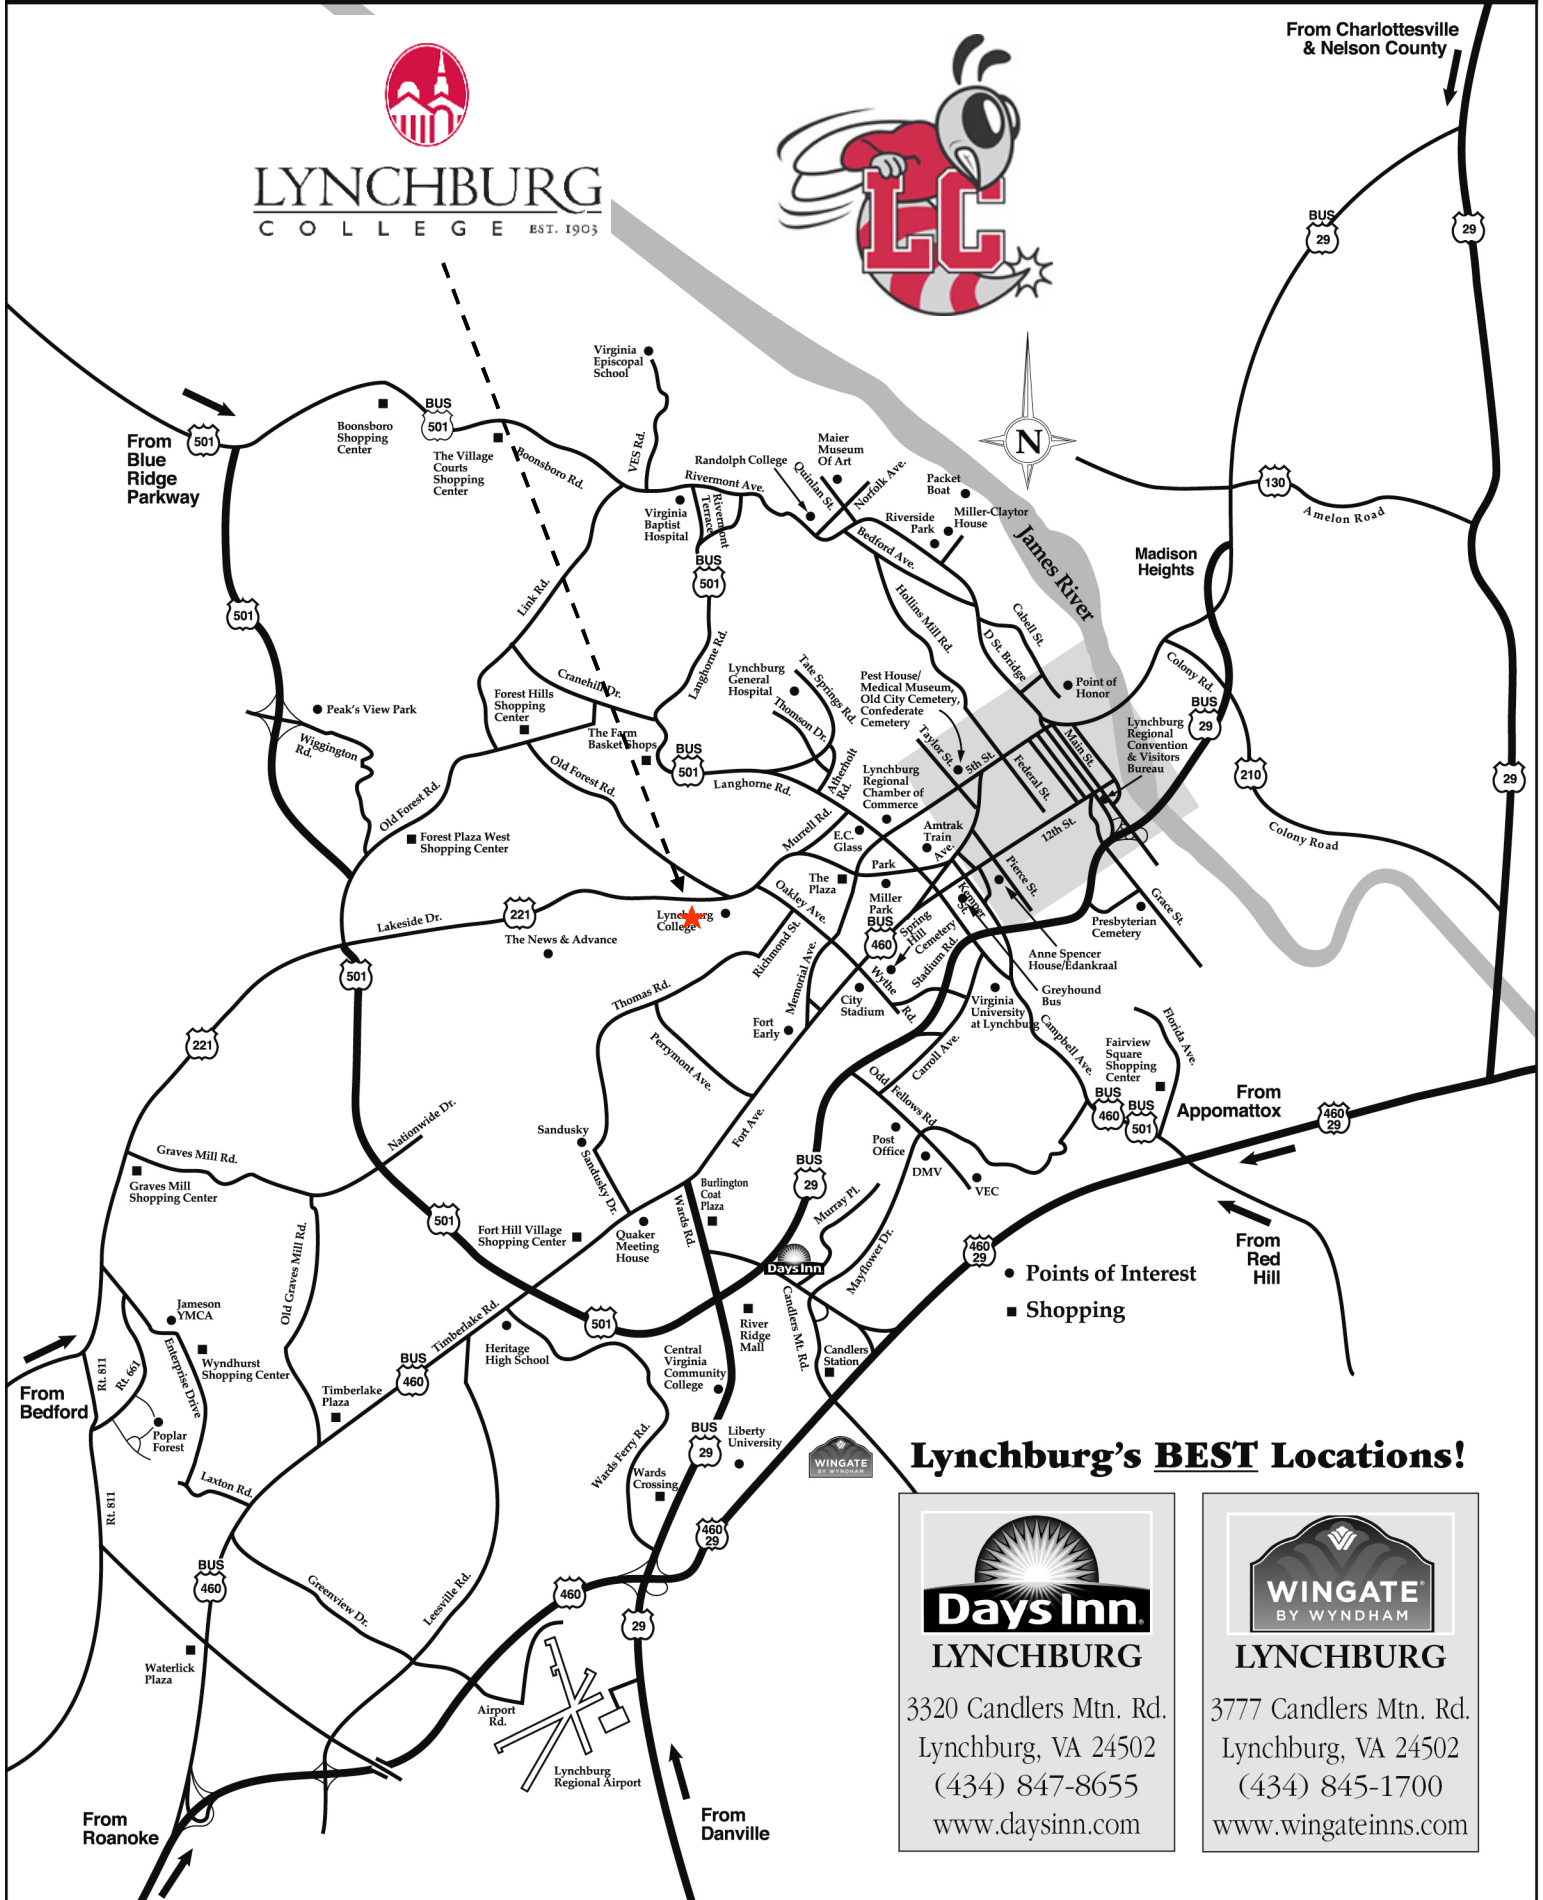

# LYNCHBURG POINTS OF INTEREST

**LYNCHBURG**  
COLLEGE EST. 1903

## Lynchburg's **BEST** Locations!

**Days Inn**  
LYNCHBURG

3320 Clanders Mtn. Rd.  
Lynchburg, VA 24502  
(434) 847-8655  
[www.daysinn.com](http://www.daysinn.com)

**WINGATE**  
BY WYNDHAM

**LYNCHBURG**